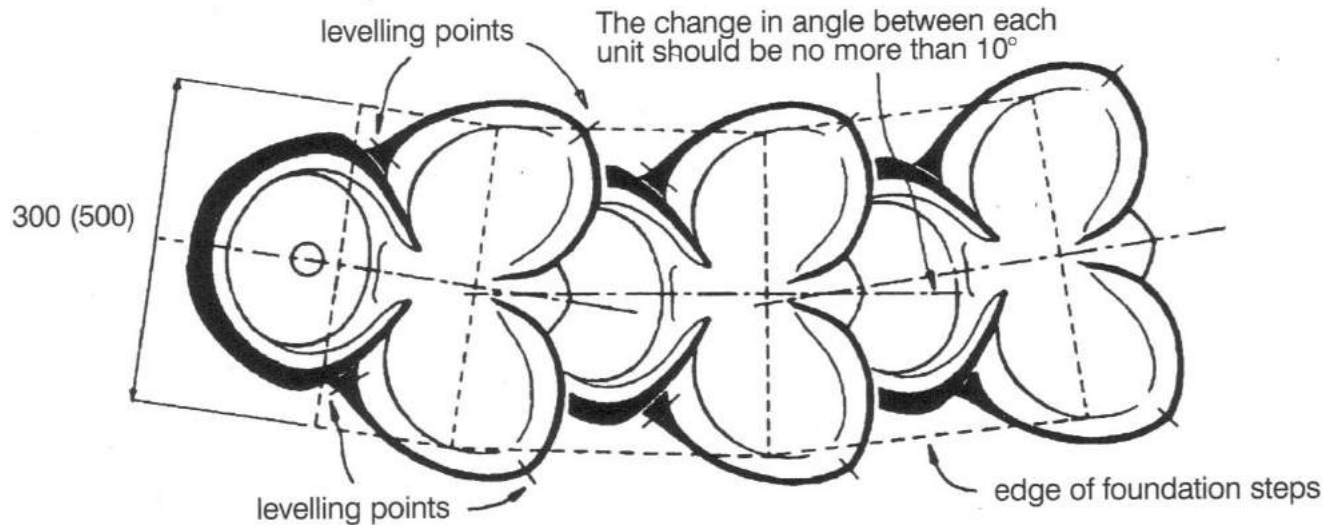

Helena

Ebb & Flow Ltd

Ruskin Mill Old Bristol Road Nailsworth
Gloucestershire GL6 0LA
Tel / Fax: 01453 836060
Email: info@ebbandflowltd.co.uk
www.ebbandflowltd.co.uk

With a vigorous water movement and rounded form, the Helena is designed for garden settings where good effect can be achieved in a small space.

When several forms are used in cascade, the Helena Flowform creates a sound reminiscent of a playful mountain stream.

The Helena is available in two sizes and most often used in sets of three, five or seven.

Design © Iris Water & Design

All dimensions are in mm

Bracketed figures refer to the 600

Helena 400

- Flow Rate: 15 - 30 ltrs/min
- Length: 400 mm
- Width: 400 mm
- Height: 140 mm
- Weight: 13 kg
- Colour: Black, green or pink granite.

Helena 600

- Flow rate: 30 - 60 ltrs/min
- Length: 600 mm
- Width: 600 mm
- Height: 160 mm
- Weight: 35 kg
- Colour: Black, green or pink granite.