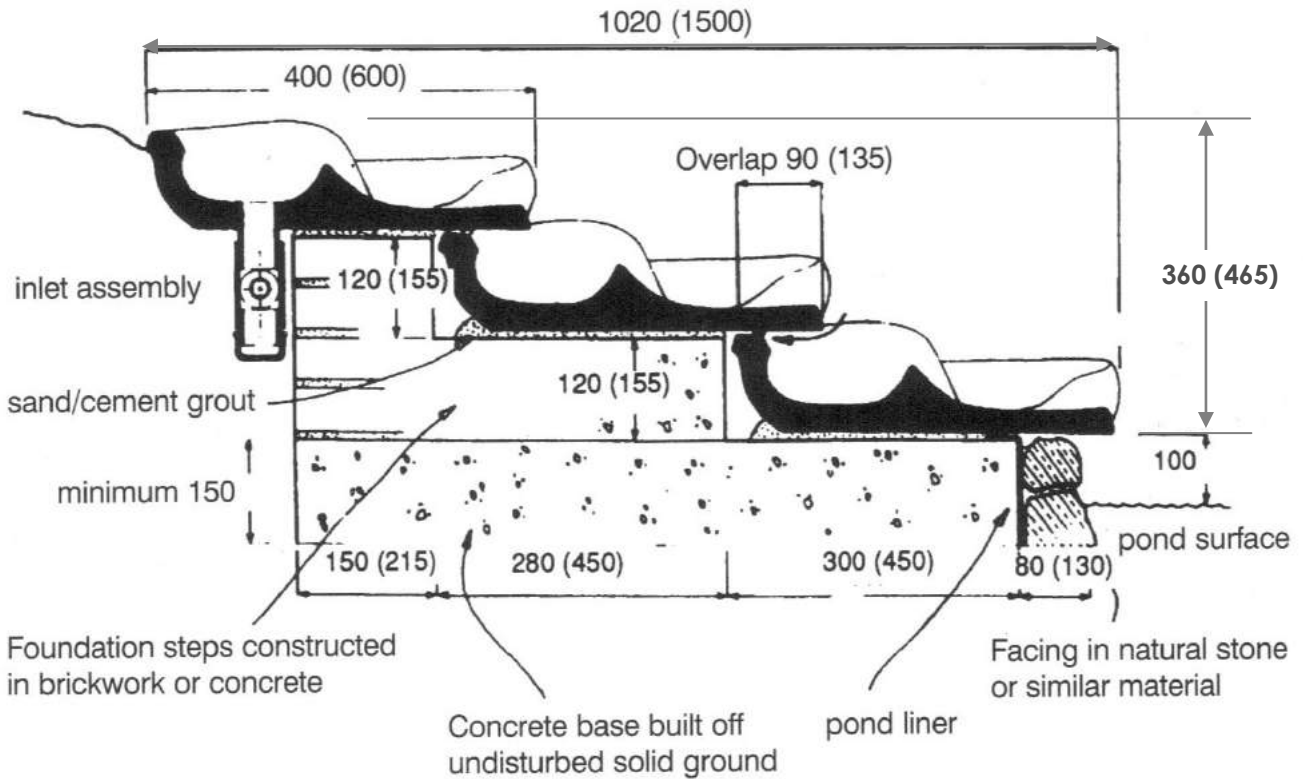

Helena

Ebb & Flow Ltd

Ruskin Mill Old Bristol Road Nailsworth
Gloucestershire GL6 0LA
Tel / Fax: 01453 836060
Email: info@ebbandflowltd.co.uk
www.ebbandflowltd.co.uk

With a vigorous water movement and rounded form, the Helena is designed for garden settings where good effect can be achieved in a small space.

When several forms are used in cascade, the Helena Flowform creates a sound reminiscent of a playful mountain stream.

The Helena is available in two sizes and most often used in sets of three, five or seven.

Design © Iris Water & Design

All dimensions are in mm

Bracketed figures refer to the 600

Helena 400

- Flow Rate: 15 - 30 ltrs/min
- Length: 400 mm
- Width: 400 mm
- Height: 140 mm
- Weight: 13 kg
- Colour: Black, green or pink granite.

Helena 600

- Flow rate: 30 - 60 ltrs/min
- Length: 600 mm
- Width: 600 mm
- Height: 160 mm
- Weight: 35 kg
- Colour: Black, green or pink granite.